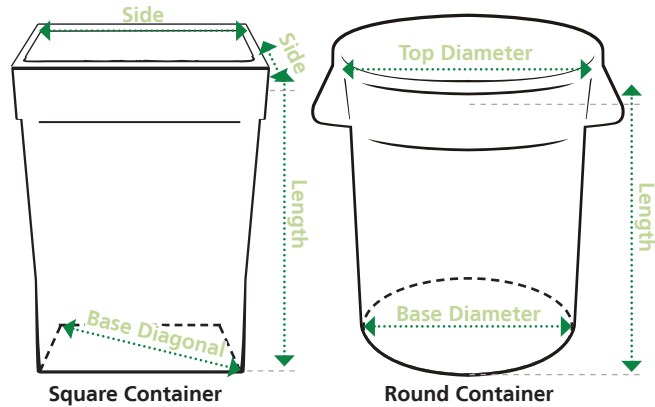

Can't Find Your Container?

Follow these steps to choose the optimal Natur-Bag liner:

All measurements are in inches and taken from inside dimensions

Step 1: Determine container dimensions.

Square Container:

- Measure all 4 sides
- Measure the base diagonal
- Measure the vertical length

Round Container:

- Measure the base and top diameters
- Measure the vertical length

Step 2: Calculate the liner size.

Square Container: